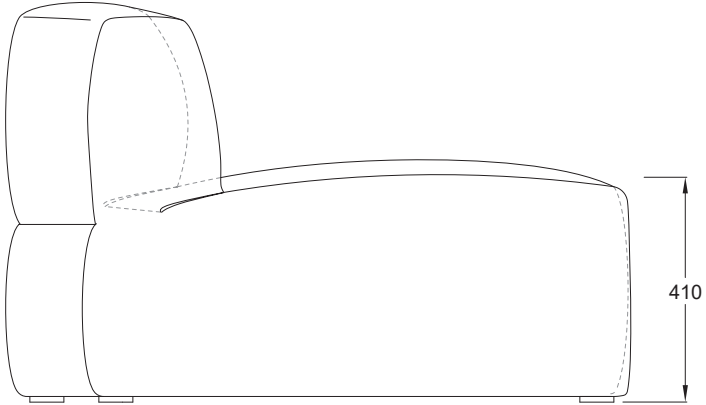

PUFFALO MODULAR LOUNGING

PF-LG_IN.R210