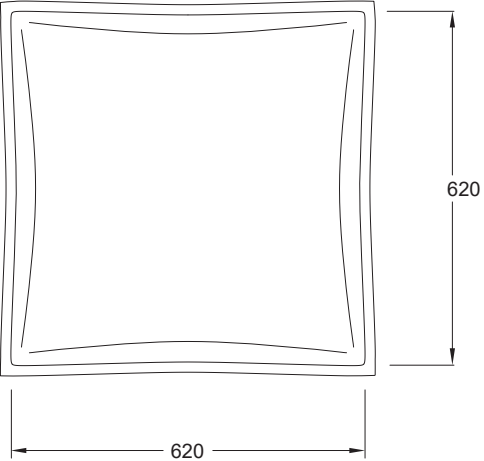

PUFFALO MODULAR LOUNGING

PF-LG_CUSH.62x62

PF-LG_CUSH.45x45

PF-LG_CUSH.72x42