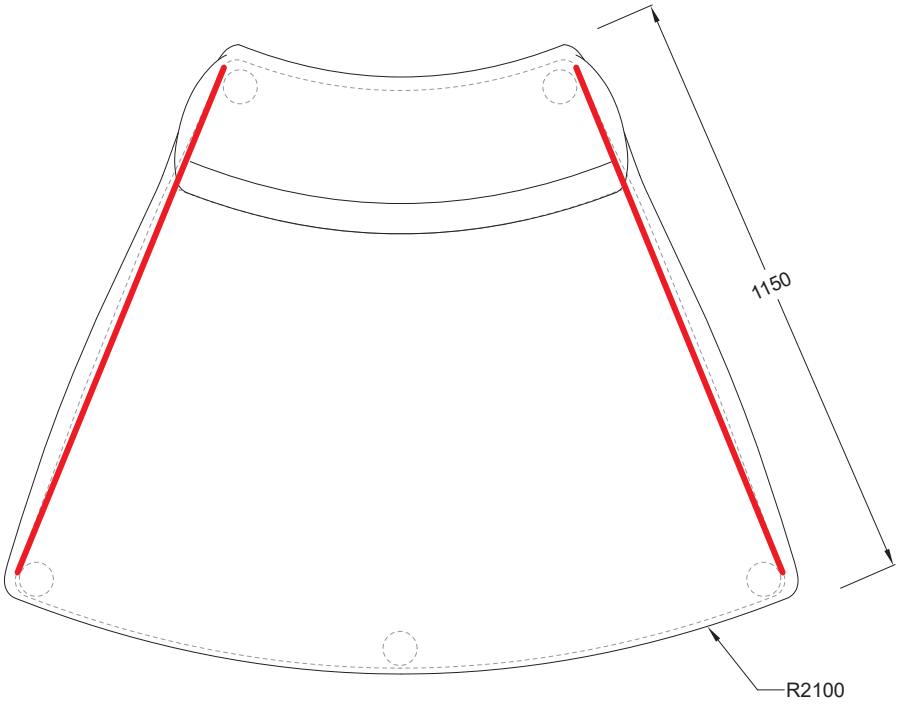

PUFFALO MODULAR LOUNGING

PF-LG_OUT.R210