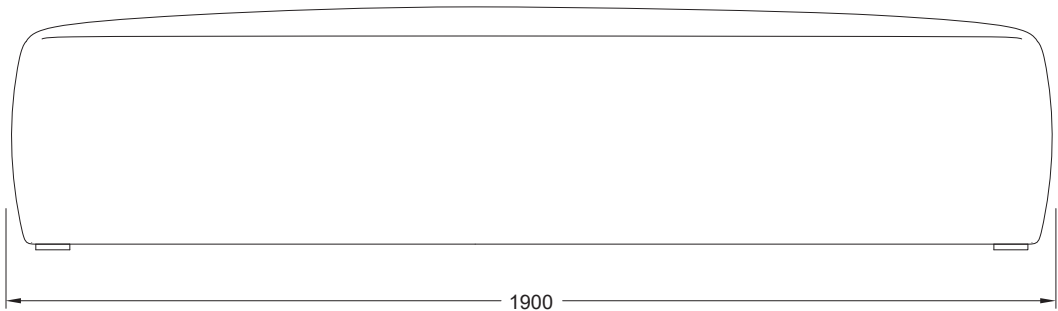

PUFFALO LOUNGE OTTOMANS

PF-LG_OT.190X115