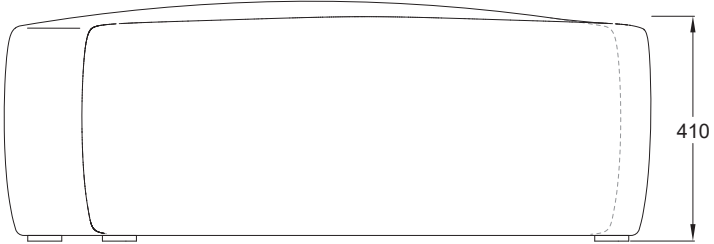

PUFFALO LOUNGE OTTOMANS

PF-LG_OT.R210