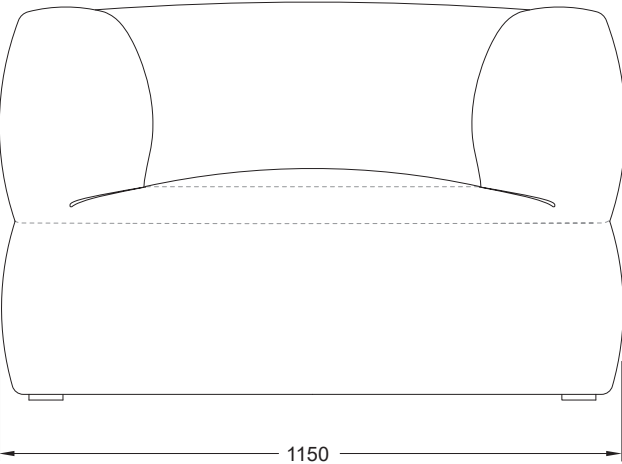

PUFFALO LOUNGING ARMCHAIR

PF-LG_ARMS.115x106