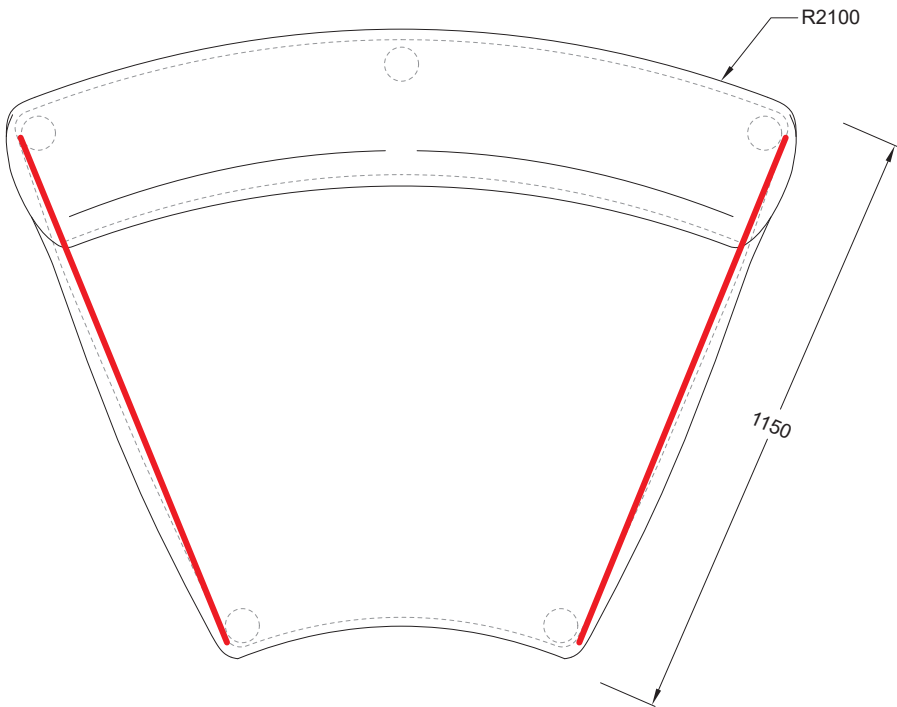

PUFFALO MODULAR LOUNGING

PF-LG_IN.R210