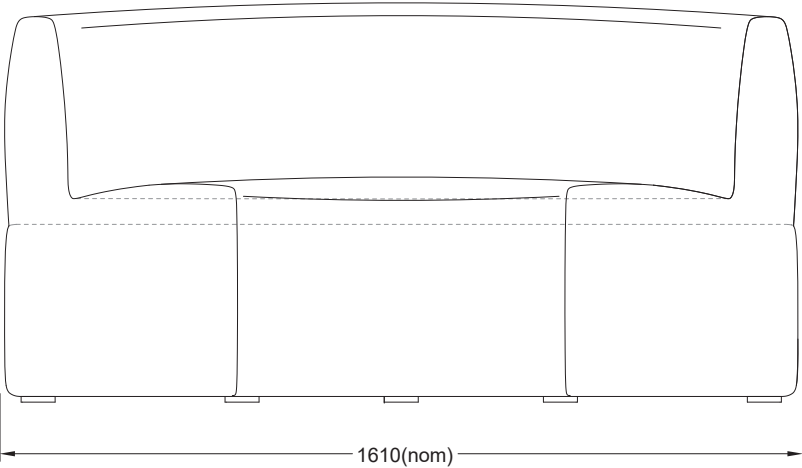

PUFFALO MODULAR LOUNGING

PF-LG_IN.R210