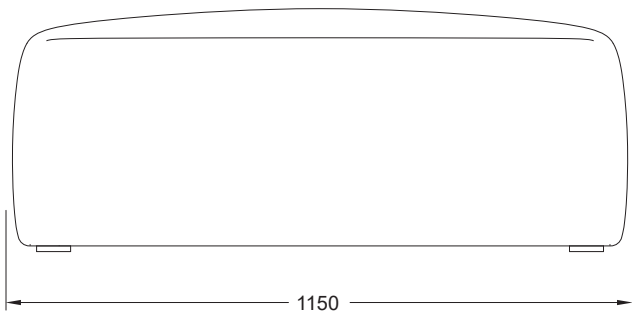

PUFFALO LOUNGE OTTOMANS

PF-LG_OT_4WAY.115X115