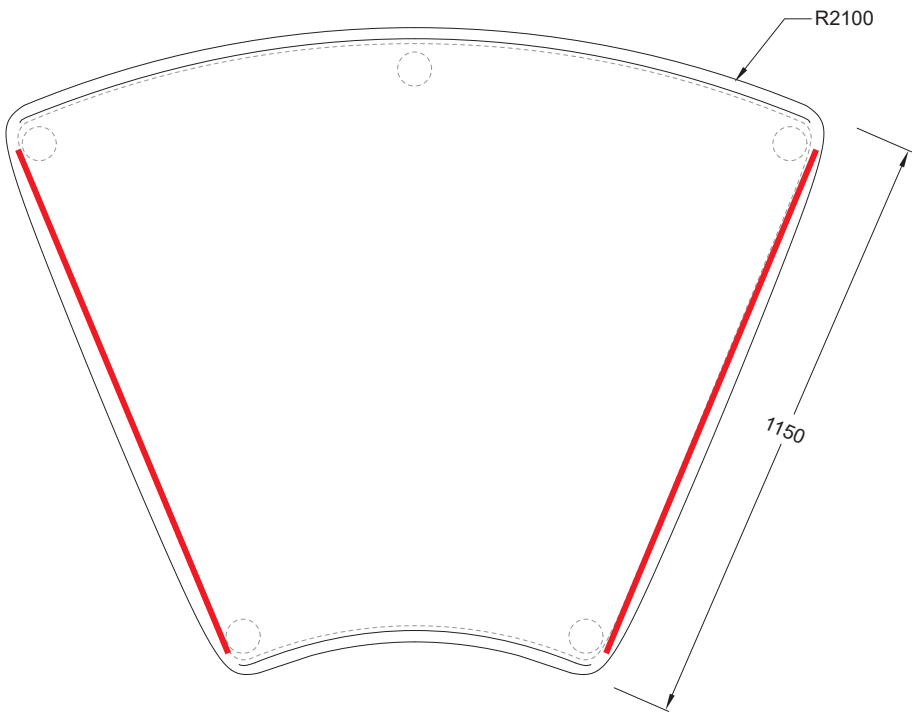

PUFFALO LOUNGE OTTOMANS

PF-LG_OT.R210