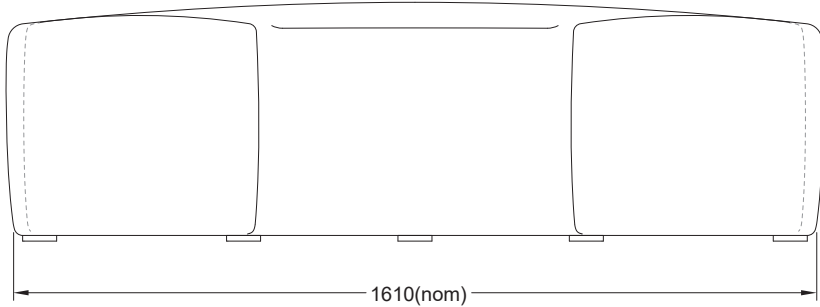

PUFFALO LOUNGE OTTOMANS

PF-LG_OT.R210