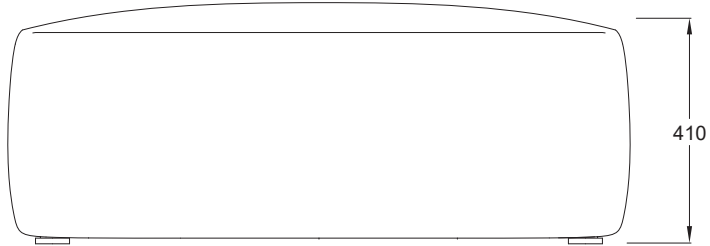

PUFFALO LOUNGE OTTOMANS

PF-LG_OT.190X115