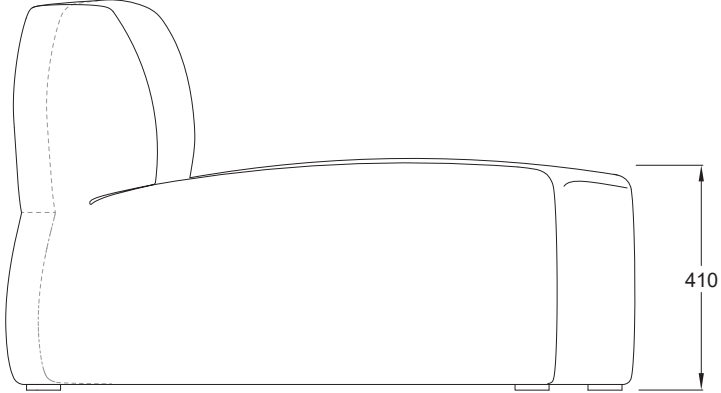

PUFFALO MODULAR LOUNGING

PF-LG_OUT.R210