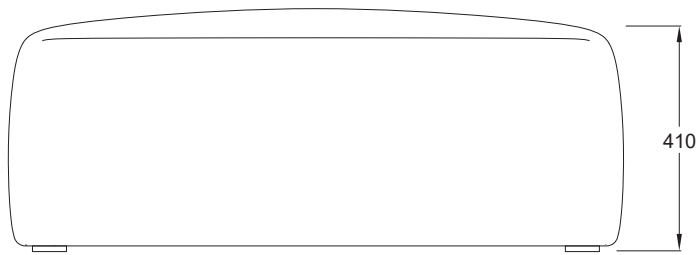

PUFFALO LOUNGE OTTOMANS

PF-LG_OT_4WAY.115X115