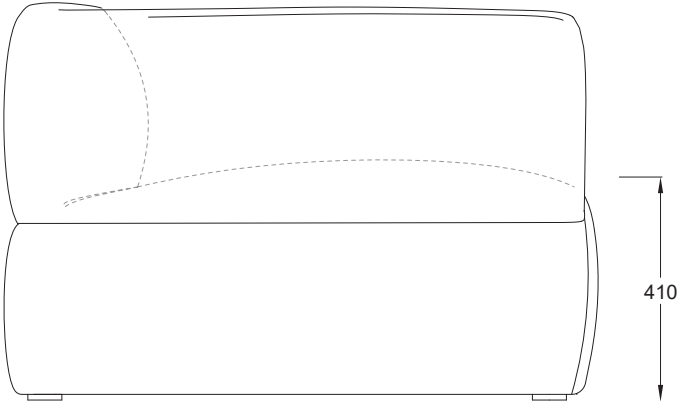

PUFFALO LOUNGING ARMCHAIR

PF-LG_ARMS.115x106