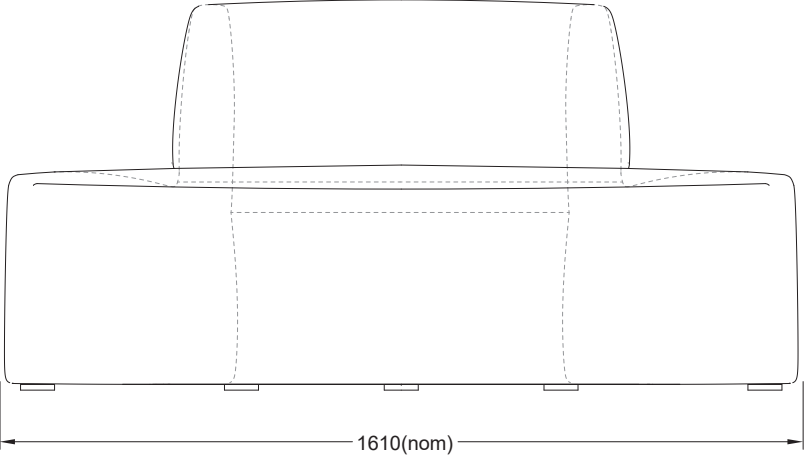

PUFFALO MODULAR LOUNGING

PF-LG_OUT.R210