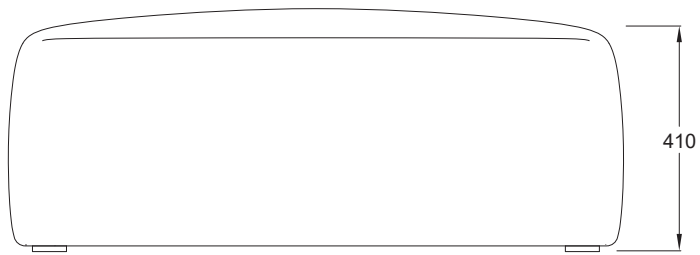

PUFFALO LOUNGE OTTOMANS

PF-LG_OT_3WAY.115X115