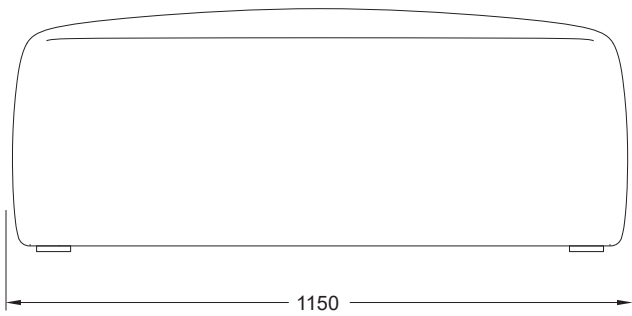

PUFFALO LOUNGE OTTOMANS

PF-LG_OT_3WAY.115X115